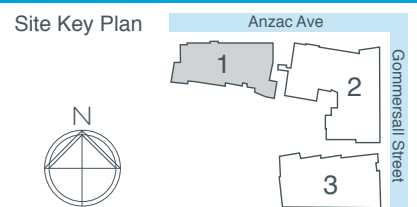

Serviced Apartments

**Azure Blue Lifestyle Communities**  
 91 Anzac Ave, Redcliffe, Queensland 4020  
 Contact the Information Centre  
 p. 1800 007 218 f. (07) 3377 3366  
 e. info@azureblue.com.au

[www.azureblue.com.au](http://www.azureblue.com.au)