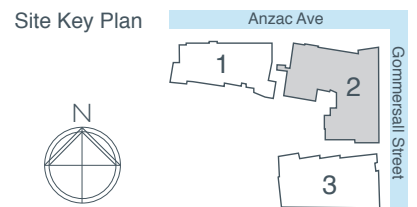

S = Superior Finishes

Azure Blue Lifestyle Communities
 91 Anzac Ave, Redcliffe, Queensland 4020
 Contact the Information Centre
 p. 1800 007 218 f. (07) 3377 3366
 e. info@azureblue.com.au

www.azureblue.com.au